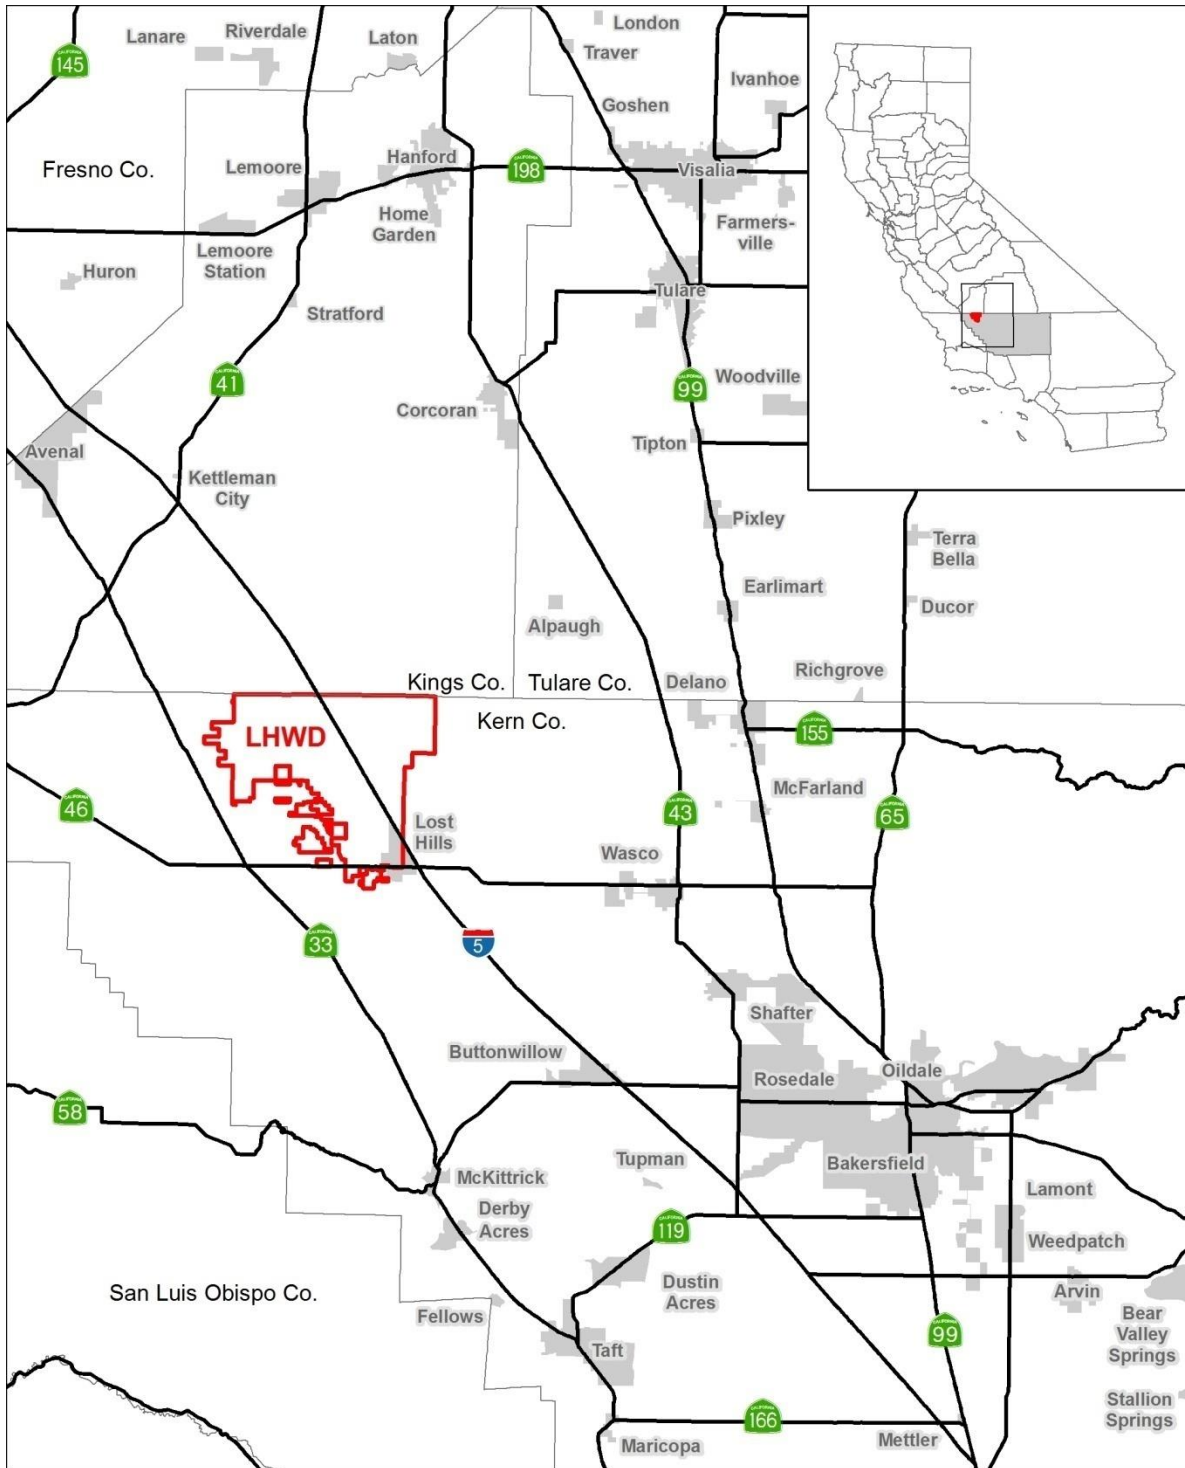

Appendix 3. Location Map

EST. 1988
PROVOST & PRITCHARD
 CONSULTING GROUP
An Employee Owned Company

1800 30th St. Suite 280
 Bakersfield, CA. 93301
 (661) 616-5900

- California Major Roads
- County
- California Census Designated Places
- LHWD Boundary

Lost Hills Water District

Ag Water Management Plan

District Location